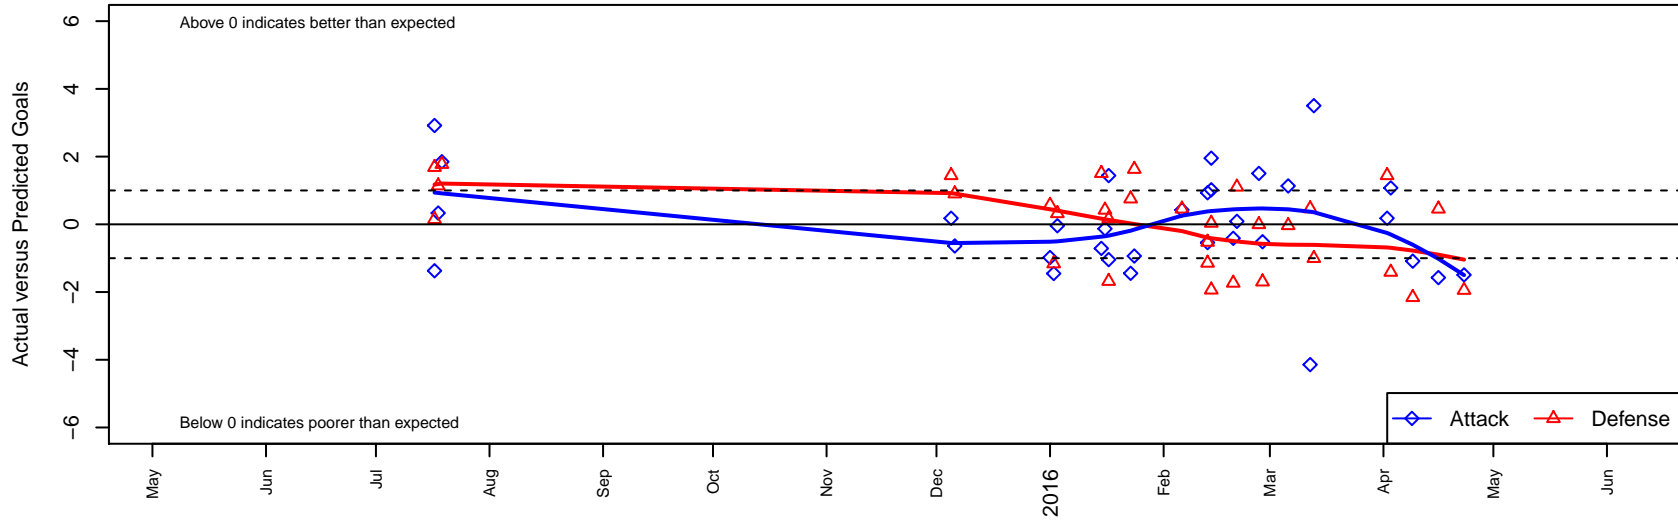

Westside Timbers Copa B97

Westside Timbers
 Beaverton, OR
 B97 total strength=1743
 attack=44.89 defense=15.34
 fall league = PTT B96 Premier

alt names used:
 Westside Timbers B97 Copa
 Westside Timber B97 Copa
 Westside Timbers B97 Copa

Venues played:
 2015 Beaverton Cup BU19 Gold
 2015 FWRL B97
 2015 Portland Winter Showcase U18
 2015 PTT B96 Premier
 2015 Vegas Mayors Showcase Chapman Auto
 2015 OYS State Cup B97

Westside Timbers Copa B97
 Dots are actual minus expected GF (blue circles) and GA (red triangles).
 Blue line is smoothed change in attack strength. Red is smoothed change in defense strength.

**attack and defense variance (black dot)
relative to other teams
and top 10 in region**

**attack and defense rating
relative to others at age
and all opponents in last 13 months**

Performance relative to 13 month average